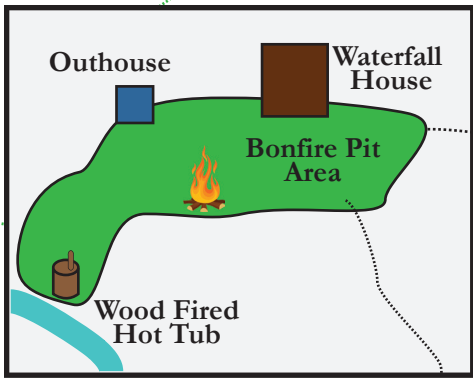

Ogontz

Key

- Lodging
- Gathering Space
- Staff Only
- Latrines

- 18a 18
- 44 19
- 20
- 21
- 22
- 22a 23
- 25
- 26
- 27
- 28
- 29
- 30
- 31
- 32N 15
- 17
- 32a 33
- 34
- 35
- 36
- 37
- 38

Hill House

Tennis Hut

Jr. TeePee

Jr. Infirmary

Rehearsal Hall

Soccer Field

Kids Play Area

Nora's Cabin

Lake Trail North

Lake Trail South To Swim Area

Ogontz Hall

Boat House

Log Hall

Snorers Cabin

Rifery

North Latrine

Sr. Infirmary

To Trail House

Ridge Trail

Bonfire Trail

To Bonfire Pit Area & Equestrian

Davis Drive

Wendall's Way

To Steeplechase

To Pigs!

Woodcraft Circle