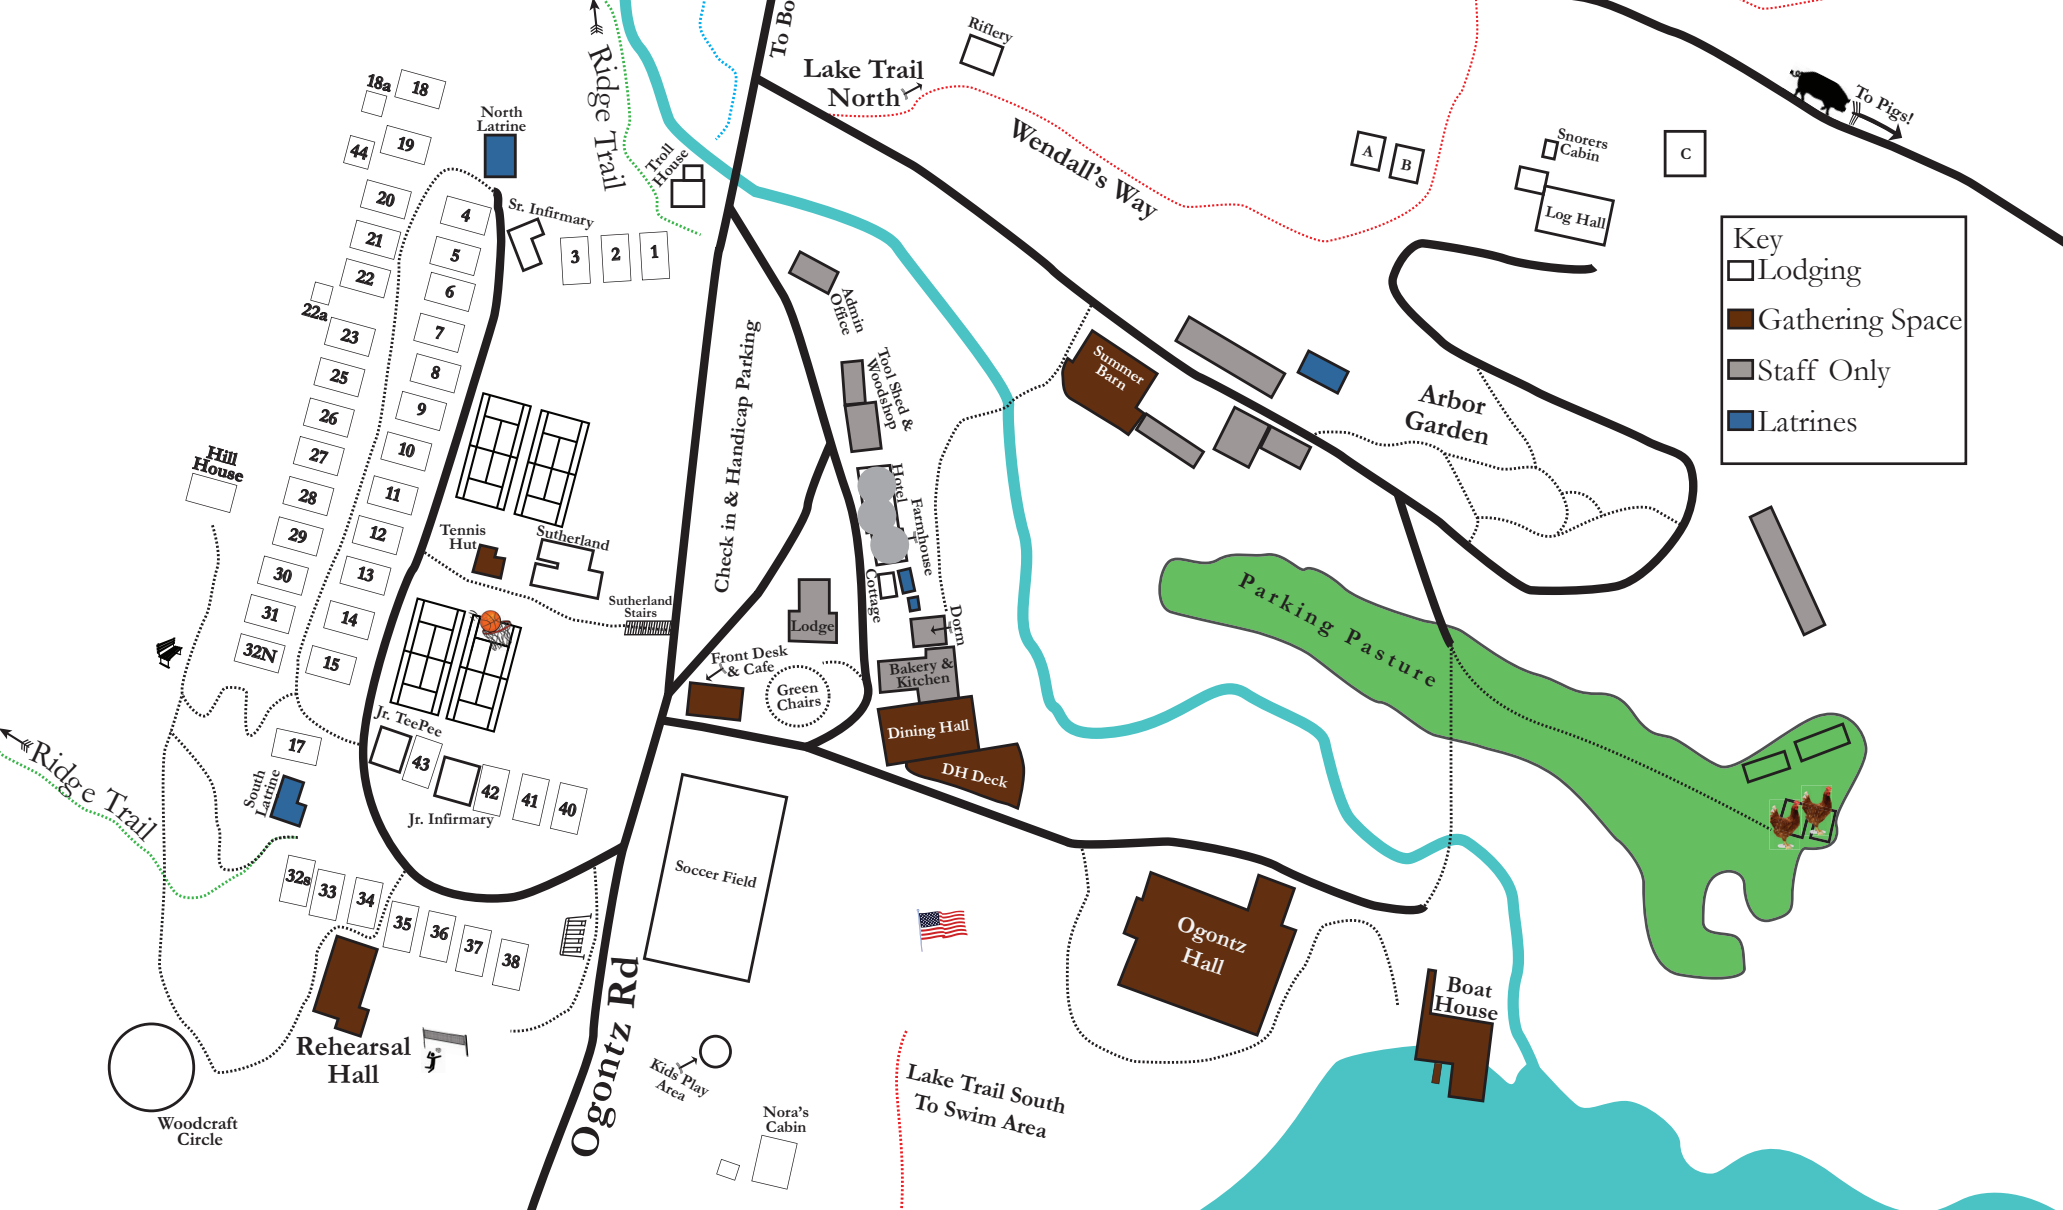

Ogontz

Key

- Lodging
- Gathering Space
- Staff Only
- Latrines

- 18a 18
- 44 19
- 20
- 21
- 22
- 22a 23
- 25
- 26
- 27
- 28
- 29
- 30
- 31
- 32N 15
- 17
- 32a 33
- 34
- 35
- 36
- 37
- 38

Hill House

Tennis Hut

Jr. TeePee

Jr. Infirmary

Rehearsal Hall

Soccer Field

Kids Play Area

Nora's Cabin

Lake Trail North

Lake Trail South To Swim Area

Ogontz Hall

Boat House

Log Hall

Snorers Cabin

Rifery

North Latrine

Sr. Infirmary

To Trail House

Ridge Trail

Bonfire Trail

To Bonfire Pit Area & Equestrian

Davis Drive

Wendall's Way

To Steeplechase

To Pigs!

Woodcraft Circle